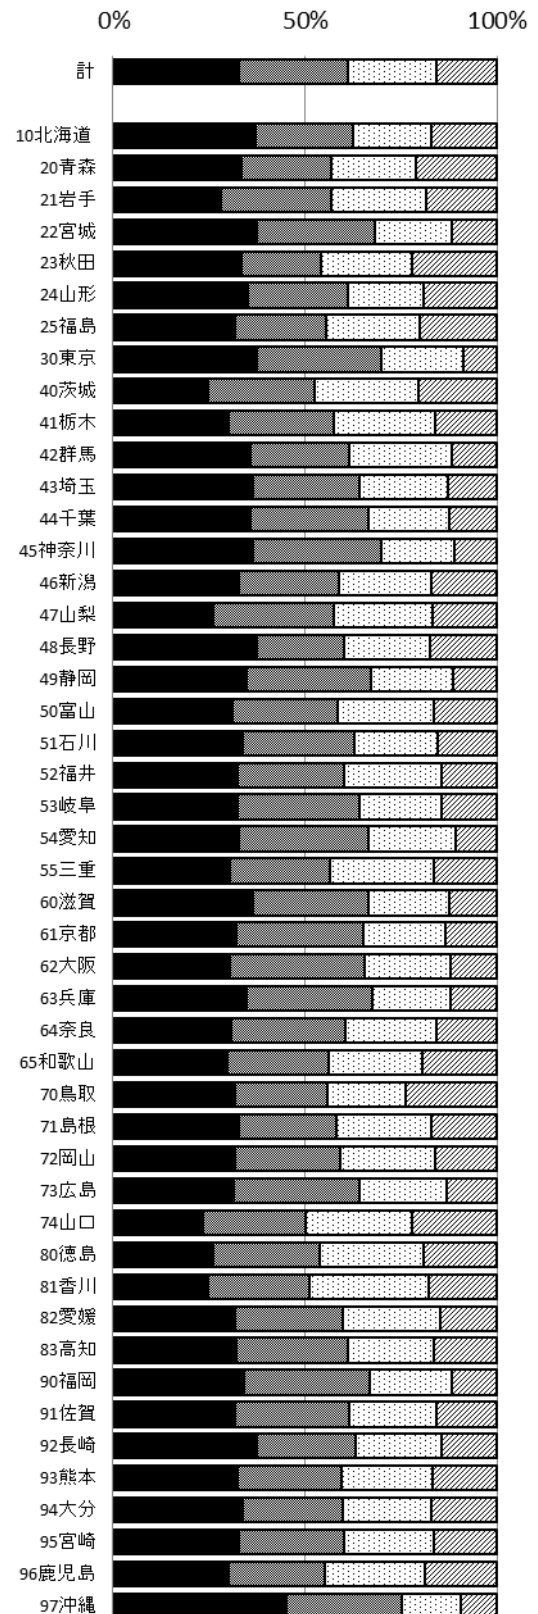

問4_a) 環境_空き家