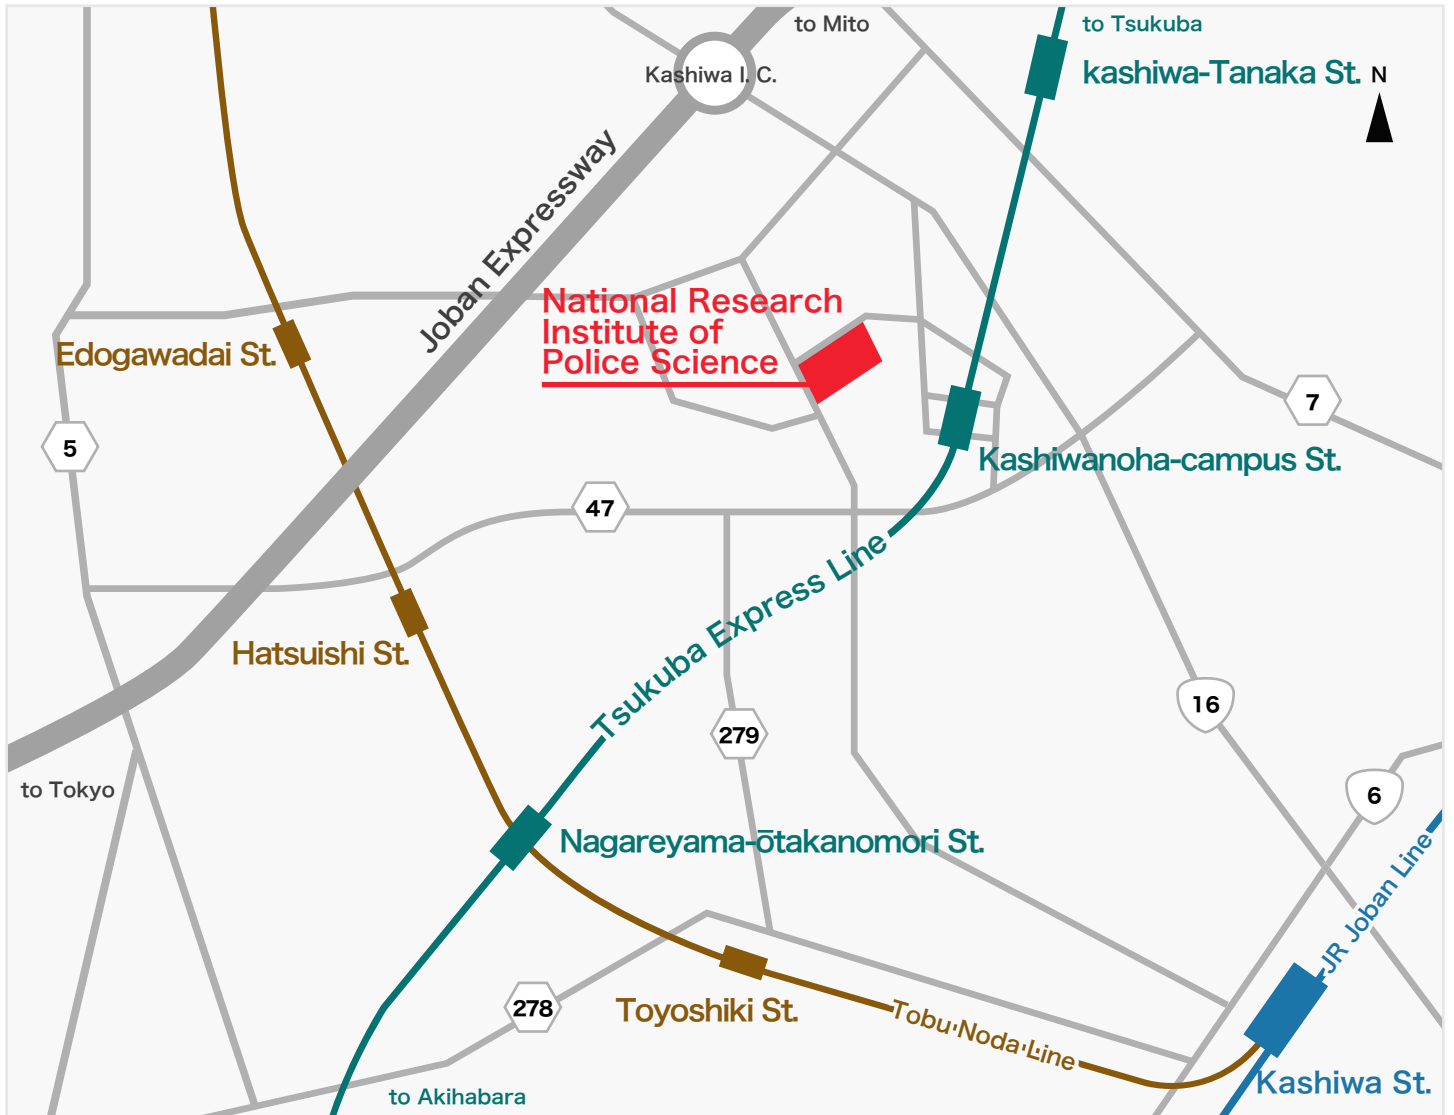

Access Map

• National Research Institute of Police Science

6-3-1, Kashiwanoha, Kashiwa-shi, Chiba, 277-0882, JAPAN

TEL +81-4-7135-8001

<http://www.nrips.go.jp/>